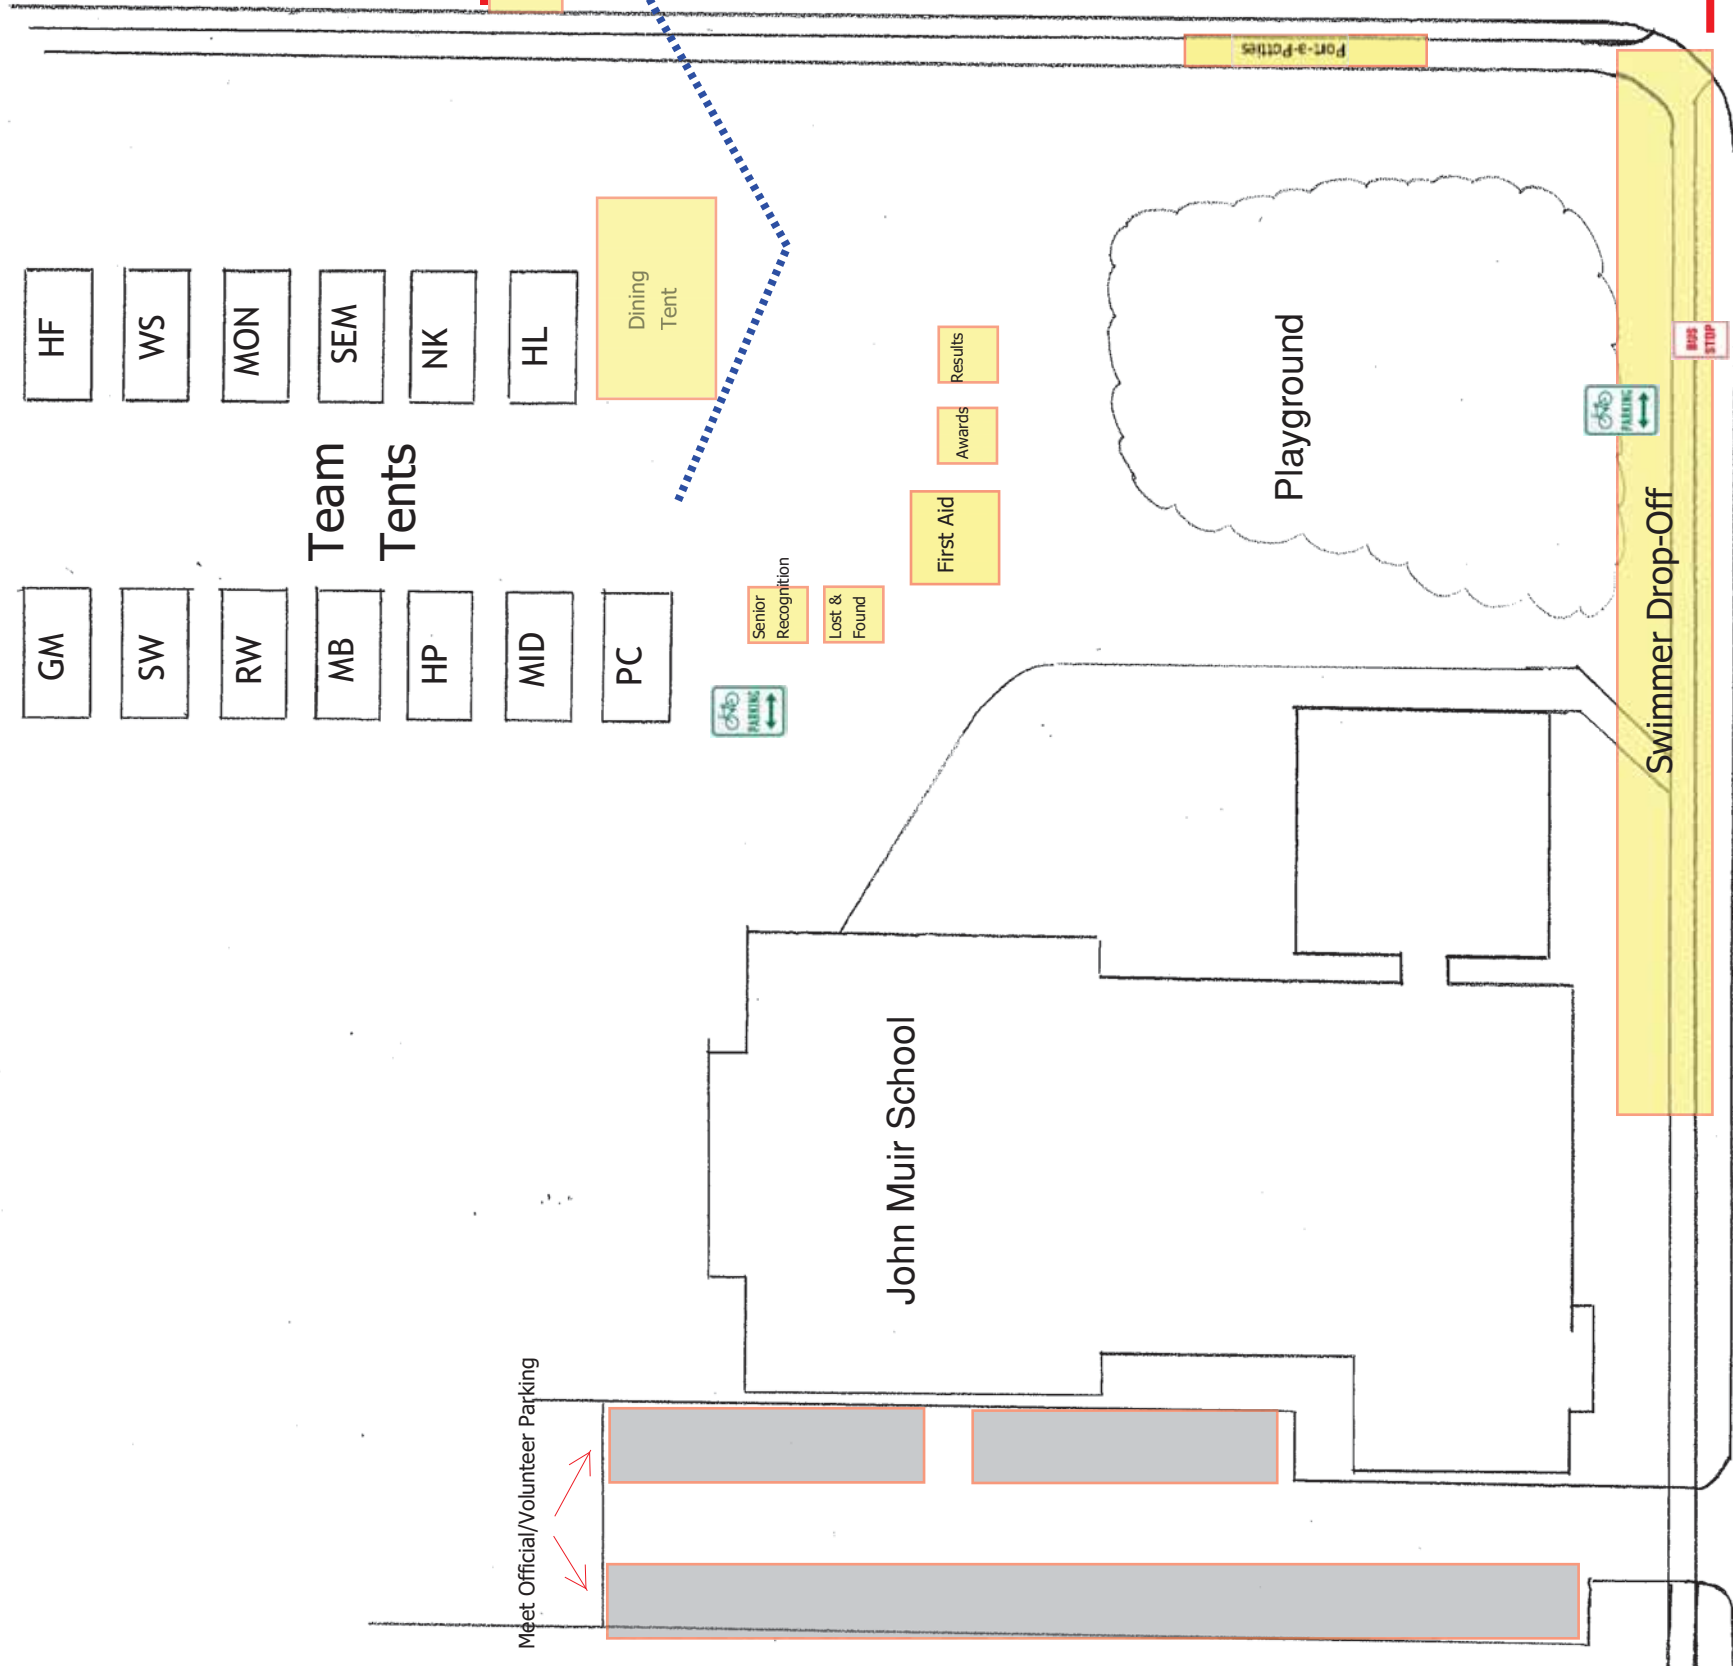

All City 2011 Facilities Layout  
COACHES GUIDE

Coaches  
Hospitality

- Team Tents**
- GM
  - SW
  - RW
  - MB
  - HP
  - MID
  - PC
  - HF
  - WS
  - MON
  - SEM
  - NK
  - HL

Inner Drive

Inner Drive

8 and under Pick-up Site