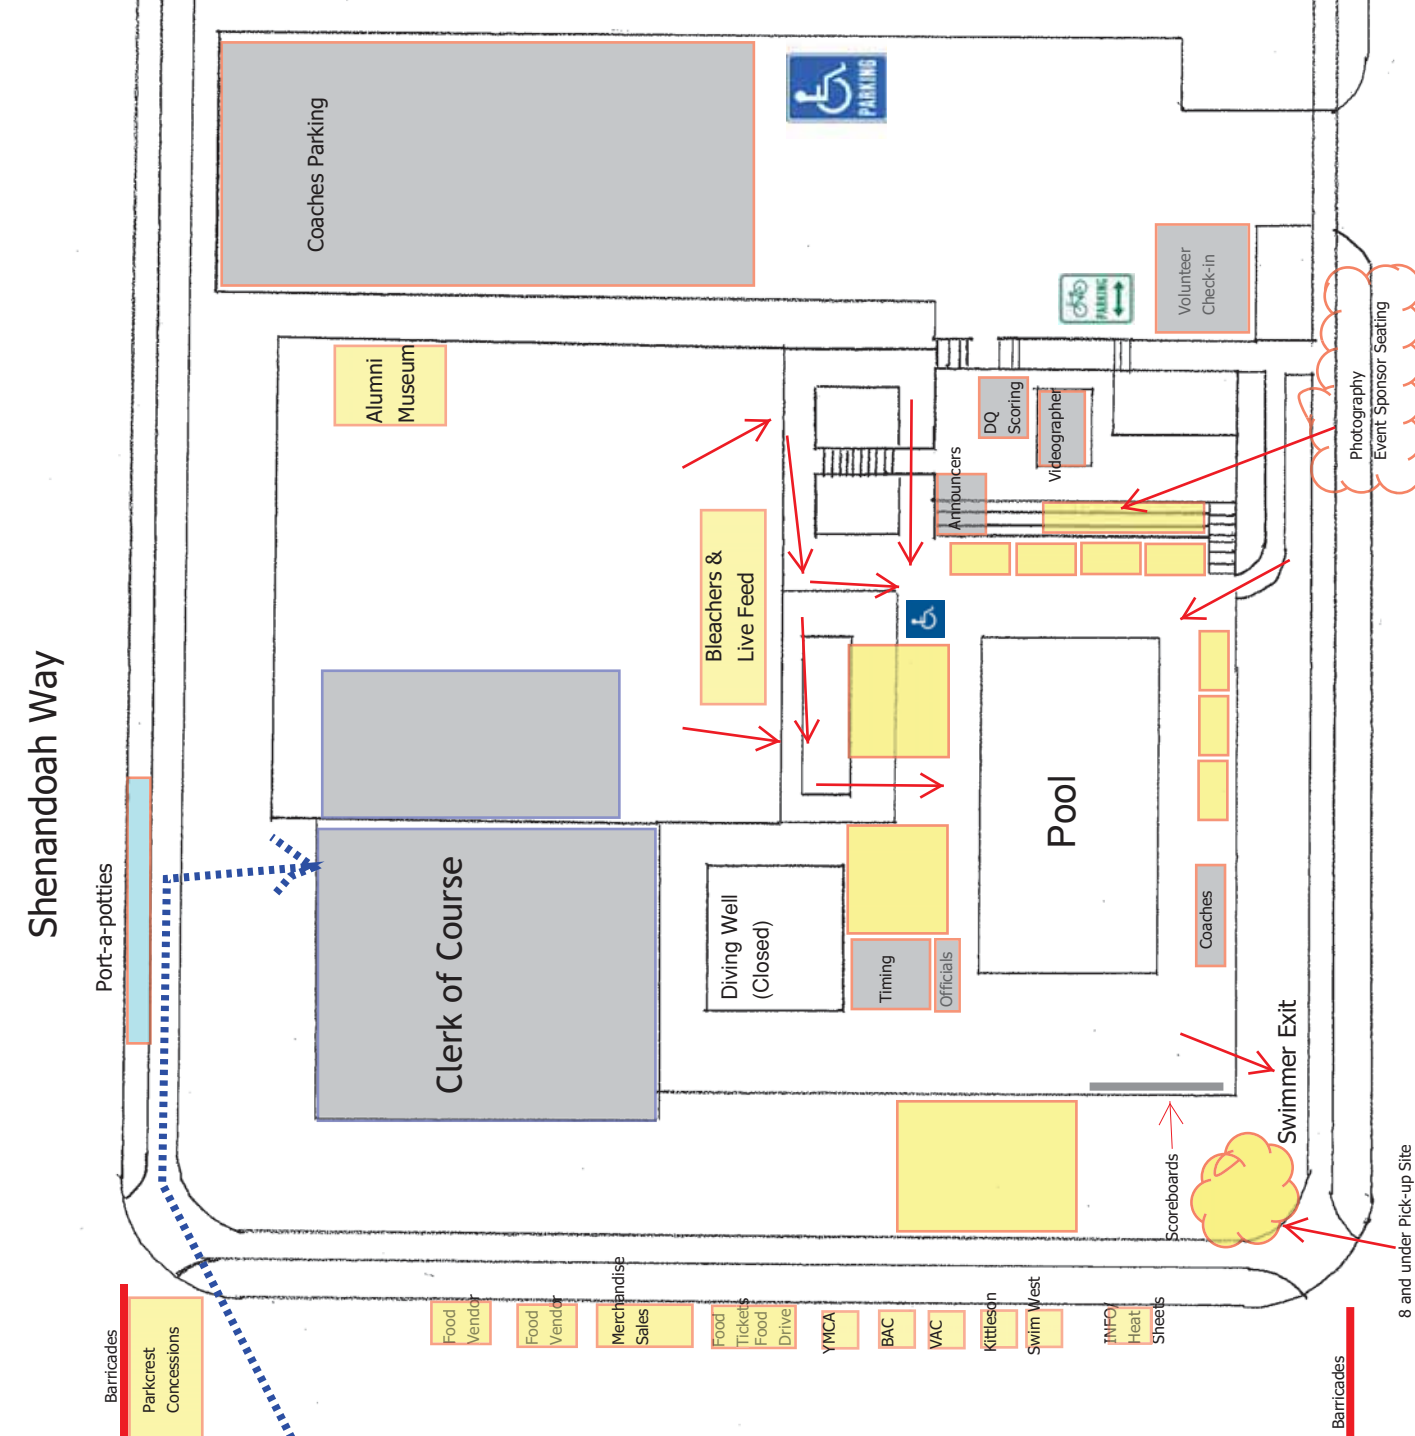

All City 2011 Facilities Layout  
COACHES GUIDE

Coaches  
Hospitality

- Team Tents**
- GM
  - SW
  - RW
  - MB
  - HP
  - MID
  - PC
  - HF
  - WS
  - MON
  - SEM
  - NK
  - HL

Inner Drive

Inner Drive

8 and under Pick-up Site